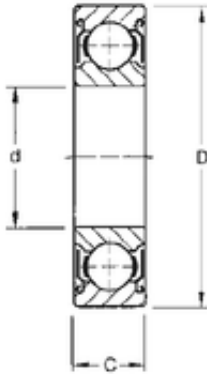

AMI BEARING LIMITED

12 mm x 32 mm x 10 mm TIMKEN 201KDD Single Row Ball Bearings

Bearing No. 201KDD

Size	12x32x10 mm
Bore Diameter	12 mm
Outer Diameter	32 mm
Width	10 mm
d	12 mm
D	32 mm
B	10 mm
C	10 mm
Weight	0,036 Kg
Basic dynamic load rating (C)	7,6 kN

201KDD Bearing 2D drawings and 3D CAD models